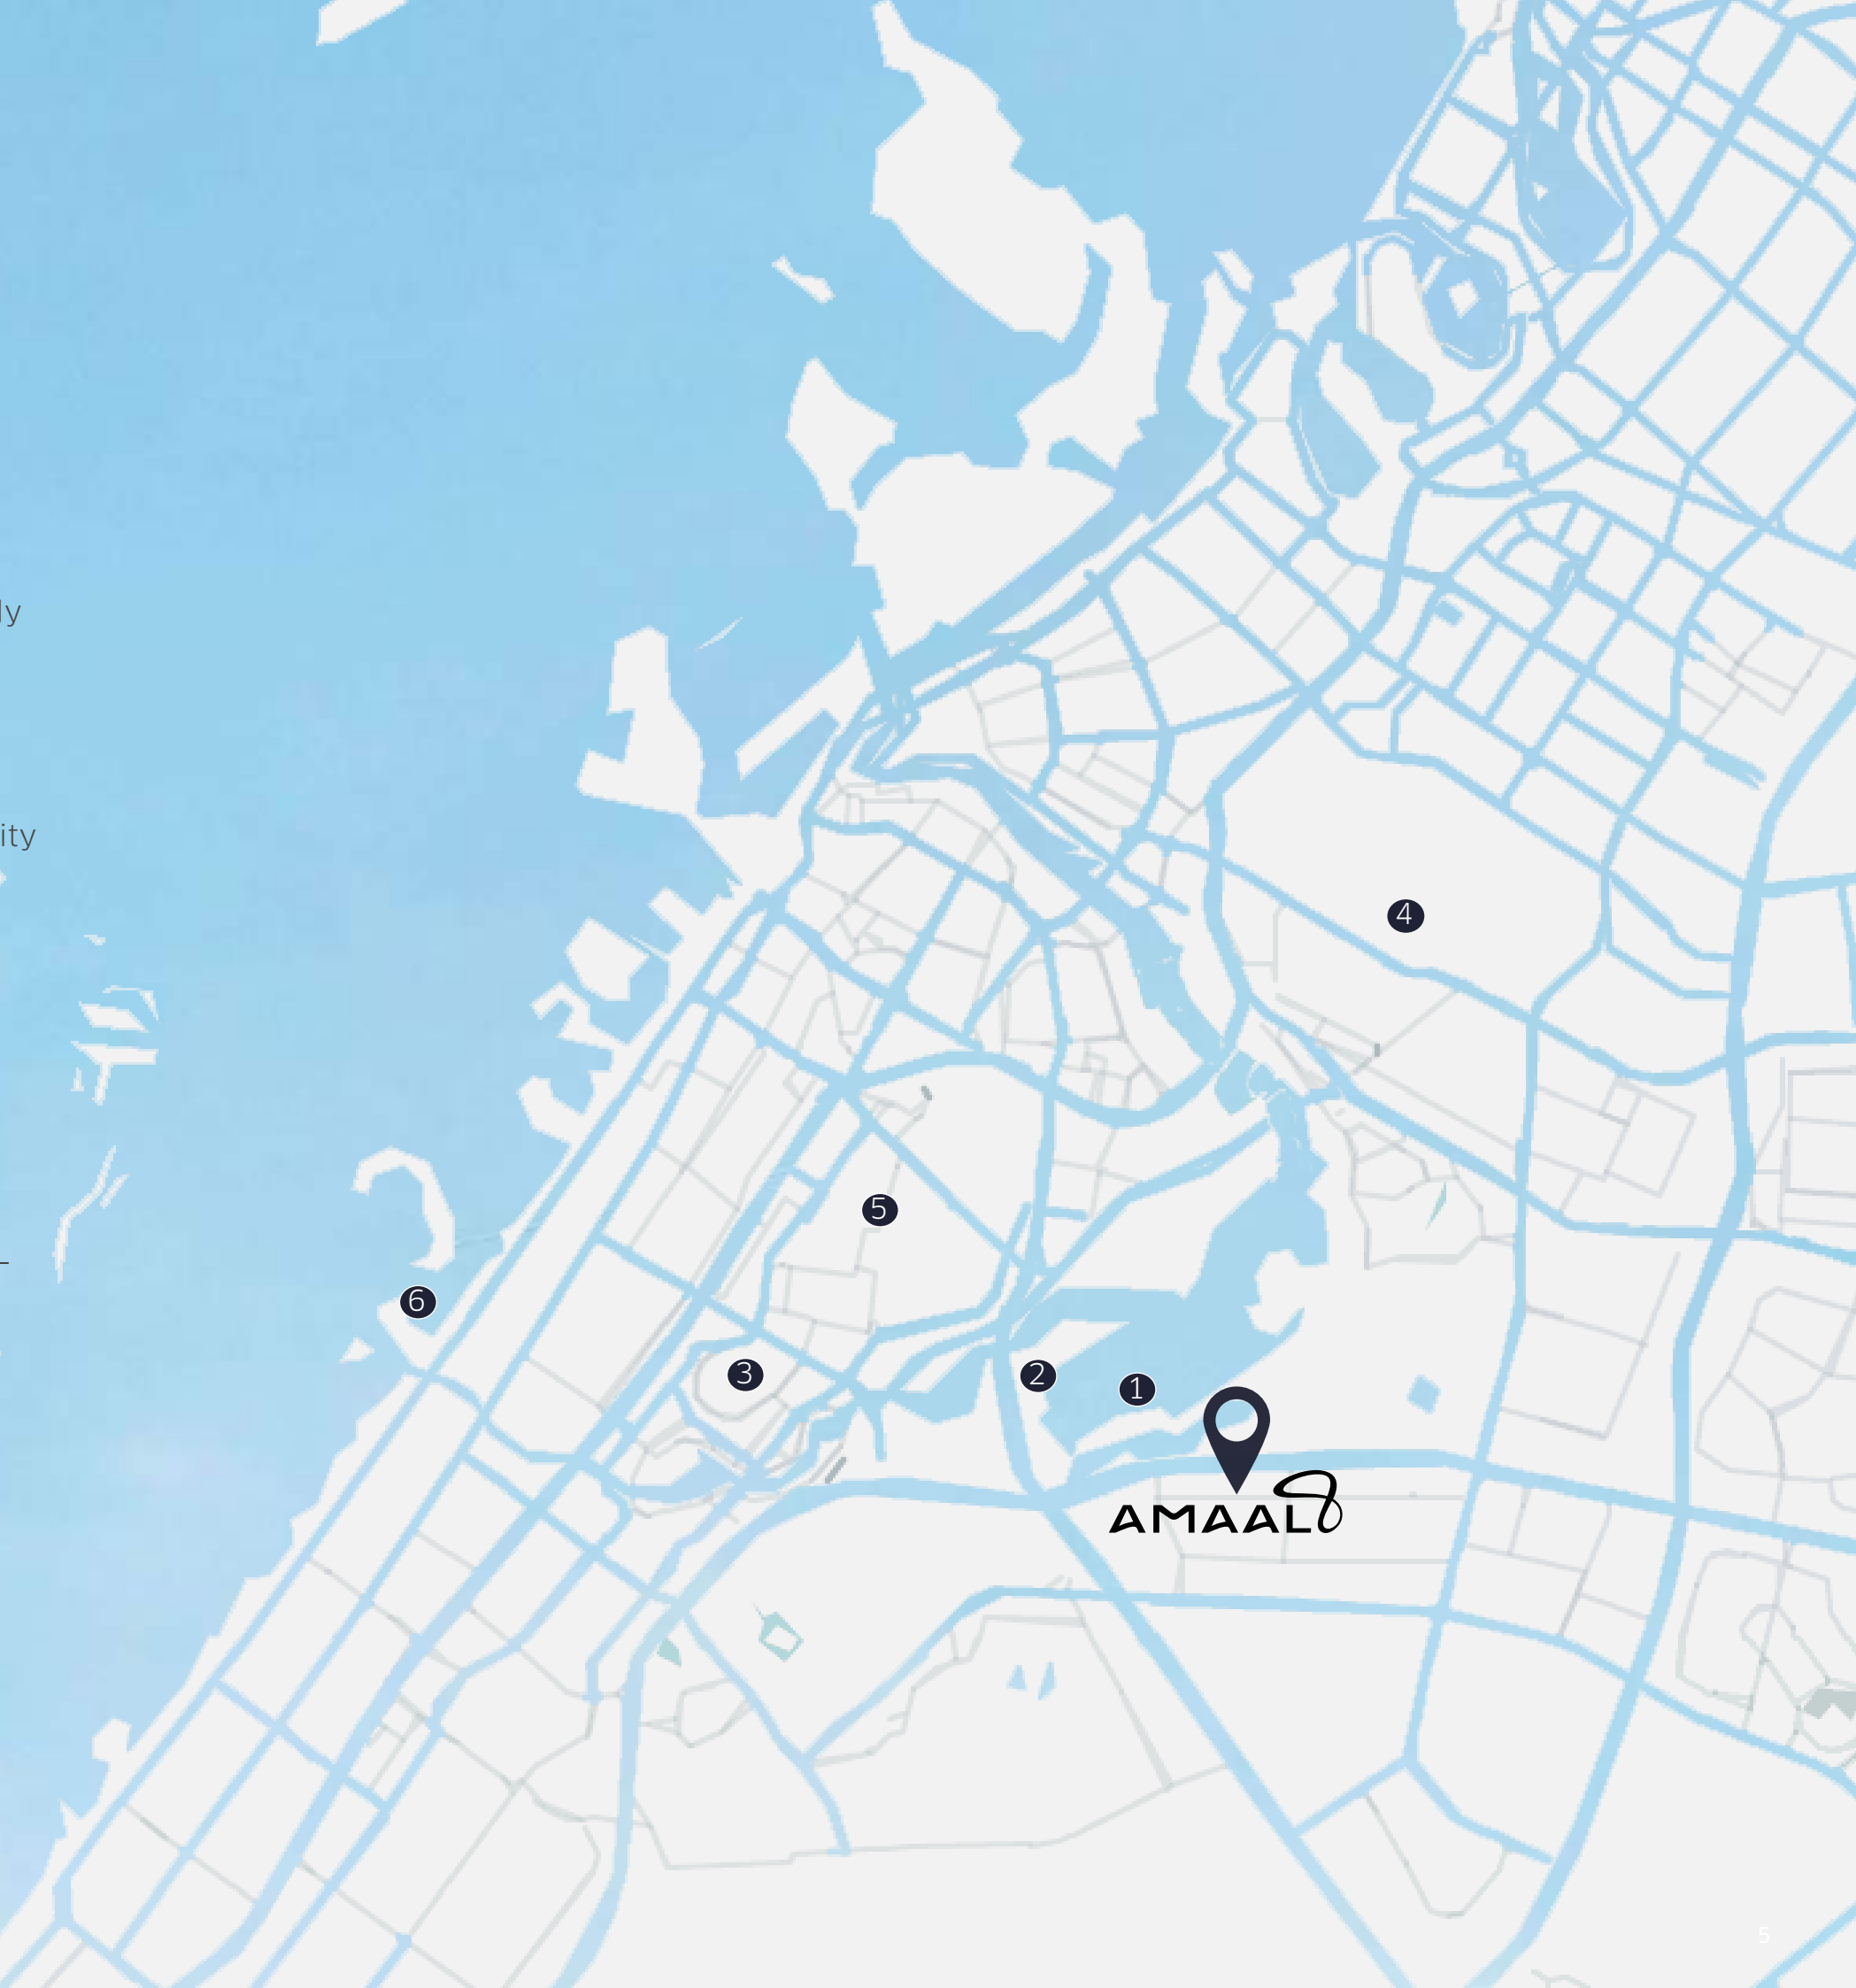

AMAAL 8

PRIME LOCATION

Urban Oasis in the Heart of Dubai, Amaal 8 rises gracefully within the Meydan Horizon masterplan, across from the serene Mohammed Bin Rashid City. This prime location harmoniously blends urban sophistication with natural beauty, offering easy access to Dubai's key landmarks. Experience the pulse of the city while embracing tranquility at home.

- ① 5 min
RAS AL KHOR SANCTUARY
- ② 5 min
DUBAI DESIGN DISTRICT
- ③ 10 min
DOWNTOWN DUBAI
- ④ 10min
DUBAI AIRPORT
- ⑤ 15min
DUBAI INTERNATIONAL FINANCIAL CENTRE
- ⑥ 17min
JUMEIRAH BEACH

CURATED LUXURY, ELEVATED LIVING